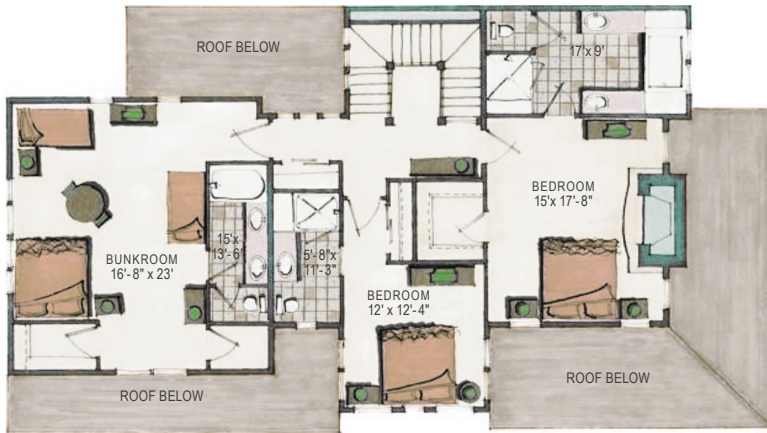

The Porches
OF STEAMBOAT

COTTONWOOD

4 Bedroom / 4.5+ Bath
4,026 Sq. Ft.

COTTONWOOD *upper level* 1/8 = 1'-0"

COTTONWOOD *main level* 1/8 = 1'-0"

COTTONWOOD *lower level* 1/8 = 1'-0"

- : Gourmet kitchen featuring granite countertops, custom cabinetry, Sub-Zero and Wolf appliances
- : Upper level Master Suite with gas fireplace, walk-in closet and ensuite bath featuring double split vanity, soaking tub and rain shower
- : Expansive lower level recreation room featuring private mother-in-law quarters with ensuite bath, home theater niche, gas fireplace and ample space for a billiards or game table
- : The Porches signature upper level bunkroom with ensuite bath, spacious enough to accommodate multiple bunk beds and a game table