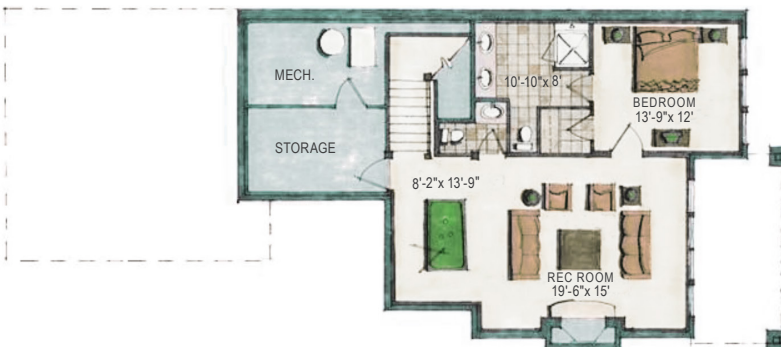

*The porches*  
OF STEAMBOAT

WILLOW

4 Bedroom / 4.5+ Bath  
3,903 Sq. Ft.

WILLOW *upper level* 1/8 = 1'-0"

: Gourmet kitchen featuring granite countertops, custom cabinetry, Sub-Zero and Wolf appliances

: Upper level Master Suite with sitting room, gas fireplace, and ensuite bathroom featuring double split vanity, soaking tub and rain shower

WILLOW *main level* 1/8 = 1'-0"

: Expansive lower level recreation room featuring private mother-in-law quarters with ensuite bath, home theater niche, gas fireplace, and ample room for a billiards or game table

WILLOW *lower level* 1/8 = 1'-0"