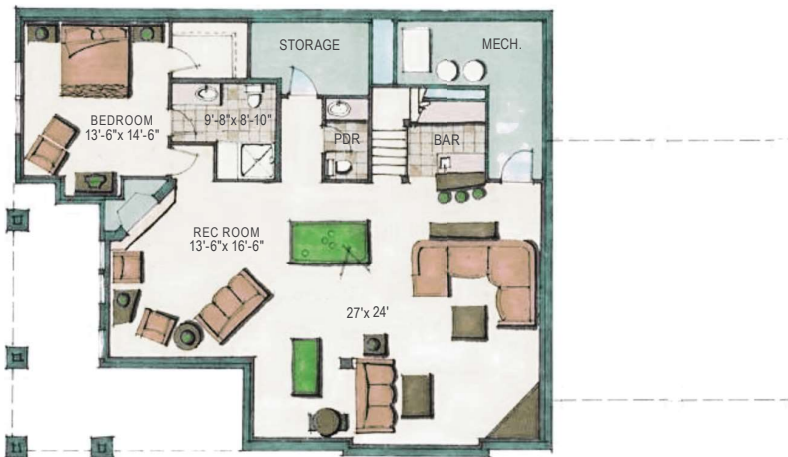

The Porches
OF STEAMBOAT

PONDEROSA

5 Bedroom / 5.5+ Bath
5,019 Sq. Ft.

PONDEROSA *upper level* 1/8" = 1'-0"

PONDEROSA *main level* 1/8" = 1'-0"

PONDEROSA *lower level* 1/8" = 1'-0"

- : Gourmet kitchen featuring granite countertops, custom cabinetry, Sub-Zero and Wolf appliances
- : Main level Master Suite with gas fireplace, walk-in closet and ensuite bathroom featuring double split vanity, heated floors, soaking tub and rain shower
- : Expansive lower level recreation room featuring private mother-in-law quarters with ensuite bath, home theater niche, wet bar, gas fireplace and ample room for a billiards or game table
- : The Porches signature upper level bunkroom with ensuite bath, spacious enough to accommodate multiple bunk beds and a game table