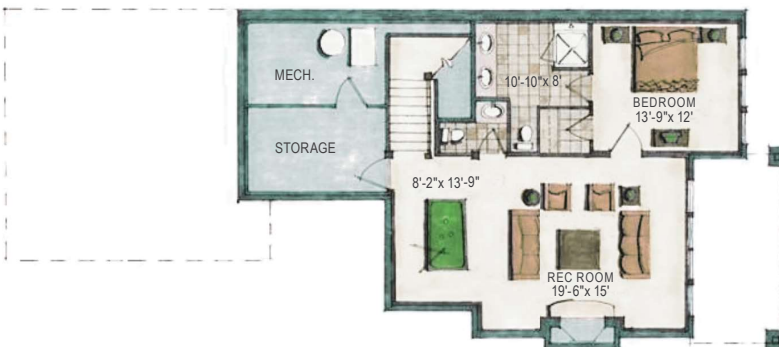

*The porches*  
OF STEAMBOAT

WILLOW

4 Bedroom / 4.5+ Bath  
3,903 Sq. Ft.

WILLOW *upper level* 1/8 = 1'-0"

: Gourmet kitchen featuring granite countertops, custom cabinetry, Sub-Zero and Wolf appliances

: Upper level Master Suite with sitting room, gas fireplace, and ensuite bathroom featuring double split vanity, soaking tub and rain shower

WILLOW *main level* 1/8 = 1'-0"

: Expansive lower level recreation room featuring private mother-in-law quarters with ensuite bath, home theater niche, gas fireplace, and ample room for a billiards or game table

WILLOW *lower level* 1/8 = 1'-0"